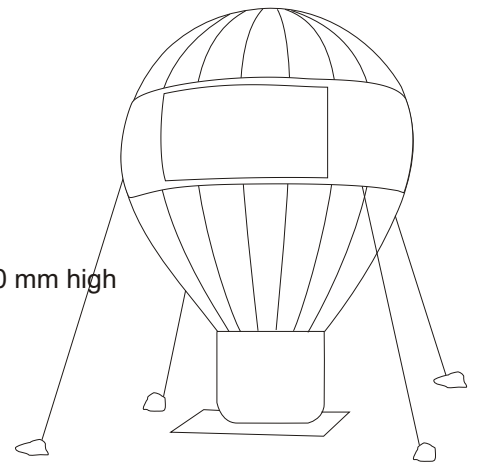

Banner signs can be tied all around the belly of the inflatable rooftop balloon. The belly has D links every 500 mm. You can make a long banner 8m x 980 mm or separate smaller banners x 980 mm high

5m Rooftop Balloon BANNER SIZE @ 2000mm x 980mm multiples

D links are included, spaced every 500 mm

The belly of the 5m Rooftop Balloon can use:
4 off 2000 x 980 mm banners,
or
2 off 4000 x 980 mm banners,
or
1 off 8000 x 980 mm banner.