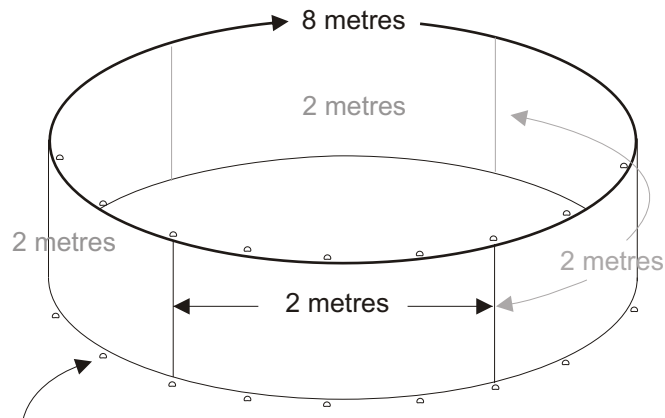

Banner signs can be tied all around the belly of the inflatable rooftop balloon. The belly has D links every 500 mm. You can make a long banner 8m x 980 mm or separate smaller banners x 980 mm high

5m Rooftop Balloon BANNER SIZE @ 2000mm x 980mm multiples

D links are included, spaced every 500 mm

The belly of the 5m Rooftop Balloon can use:
4 off 2000 x 980 mm banners,
or
2 off 4000 x 980 mm banners,
or
1 off 8000 x 980 mm banner.