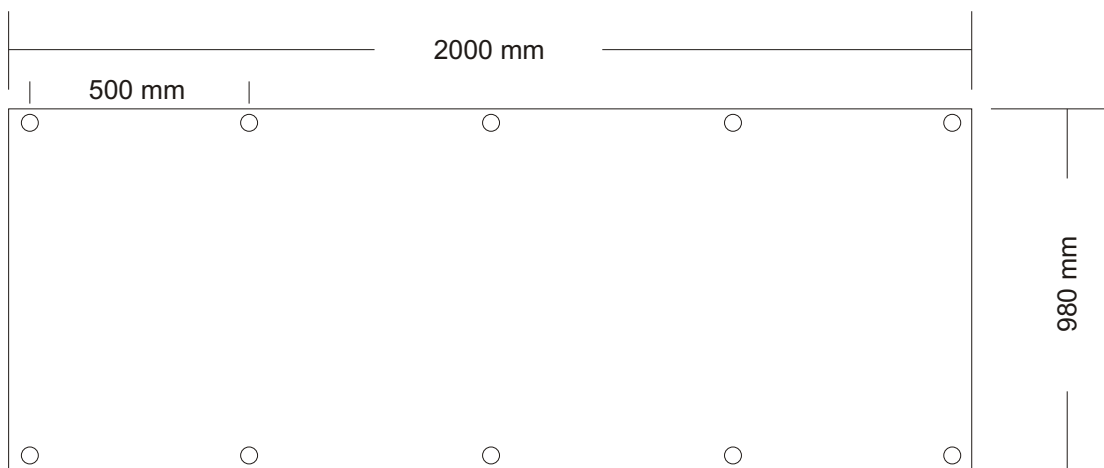

Banner signs can be tied all around the belly of the inflatable rooftop balloon. The belly has D links every 500 mm. You can make a long banner 8m x 980 mm or separate smaller banners x 980 mm high

5m Rooftop Balloon BANNER SIZE @ 2000mm x 980mm multiples

D links are included, spaced every 500 mm

The belly of the 5m Rooftop Balloon can use:
4 off 2000 x 980 mm banners,
or
2 off 4000 x 980 mm banners,
or
1 off 8000 x 980 mm banner.